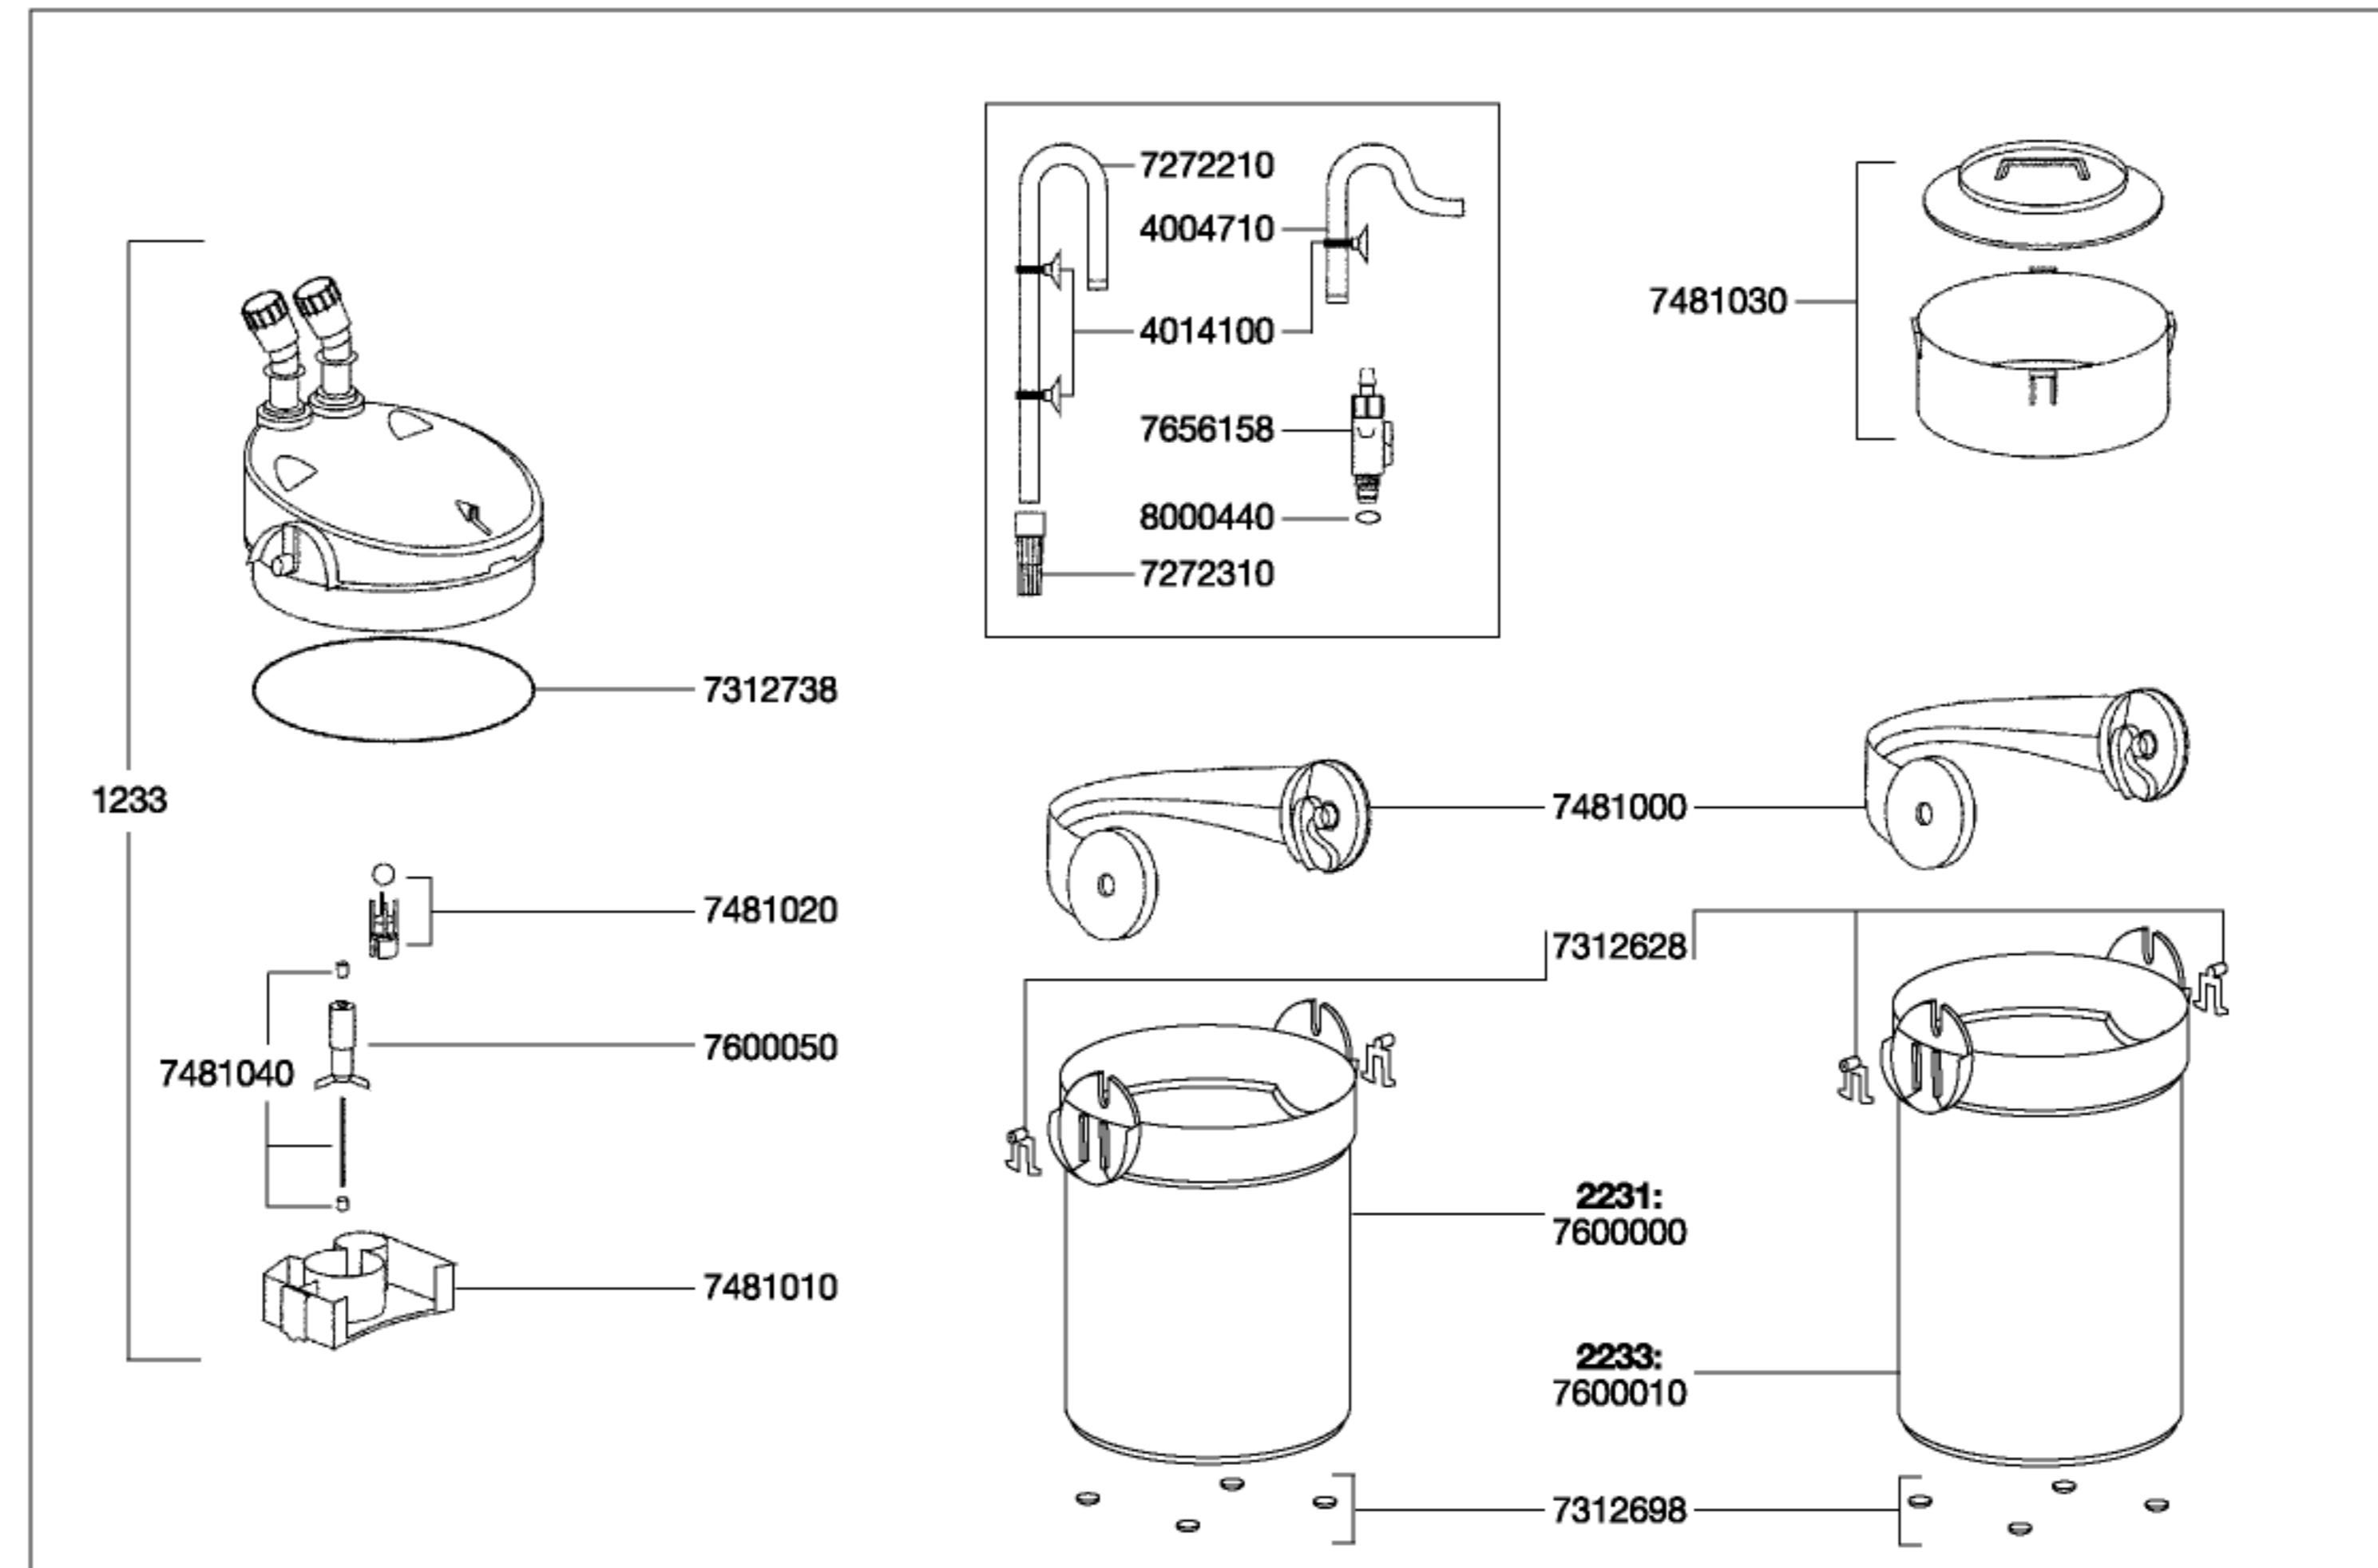

1233 Pump head
2231 External filter
2233 External filter

| Type | 230 V / 50 Hz Europe | 120 V / 60 Hz USA | 240 V / 50 Hz GB | 240 V / 50 Hz AUS | 220 V / 60 Hz |
|-------------|-------------------------|----------------------|---------------------|----------------------|---------------|
| 1233 | 1233010 | 1233090 | 1233110 | 1233120 | 1233180 |
| 2231 | 2231020 | 2231390 | 2231510 | 2231540 | 2231630 |
| 2233 | 2233020 | 2233390 | 2233510 | 2233540 | 2233630 |

| Order no. | Spare part | 2231 / 2233 |
|-----------|----------------------------------------|-------------|
| 1233 | Pump head complete | |
| 2616310 | Coarse filter pad (3 pcs.) (not shown) | |
| 2616315 | Fine filter pad (3 pcs.) (not shown) | |
| 2628310 | Carbon filter pad (3 pcs.) (not shown) | |
| 4004940 | Hose, suction and pressure side | |
| 4004710 | Outlet pipe | |
| 4014100 | Suction cup with clip (2 pieces) | |
| 7272310 | Inlet strainer | |
| 7312628 | Handle connector (2 pieces) | |
| 7312698 | Rubber feet (4 pieces) | |

| Order no. | Spare part | 2231 / 2233 |
|-----------|-----------------------------------|-------------|
| 7312738 | Sealing ring | |
| 7481000 | Multi-function lever with slot | |
| 7481010 | Pump chamber with bushing | |
| 7481020 | Ball with ball cage | |
| 7481030 | Filter container with cover | |
| 7481040 | Shaft with bushings | |
| 7600000 | Filter canister 2231 | |
| 7600010 | Filter canister 2233 | |
| 7600050 | Impeller (50/60 Hz) | |
| 7656158 | Intake pipe complete | |
| 8000440 | Set: Sealing ring for intake pipe | |